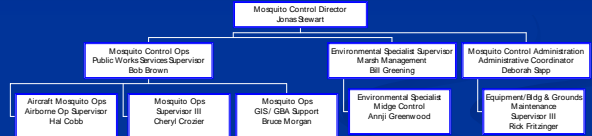

Mosquito Control Organizational Chart

Total Number of Employees: 28