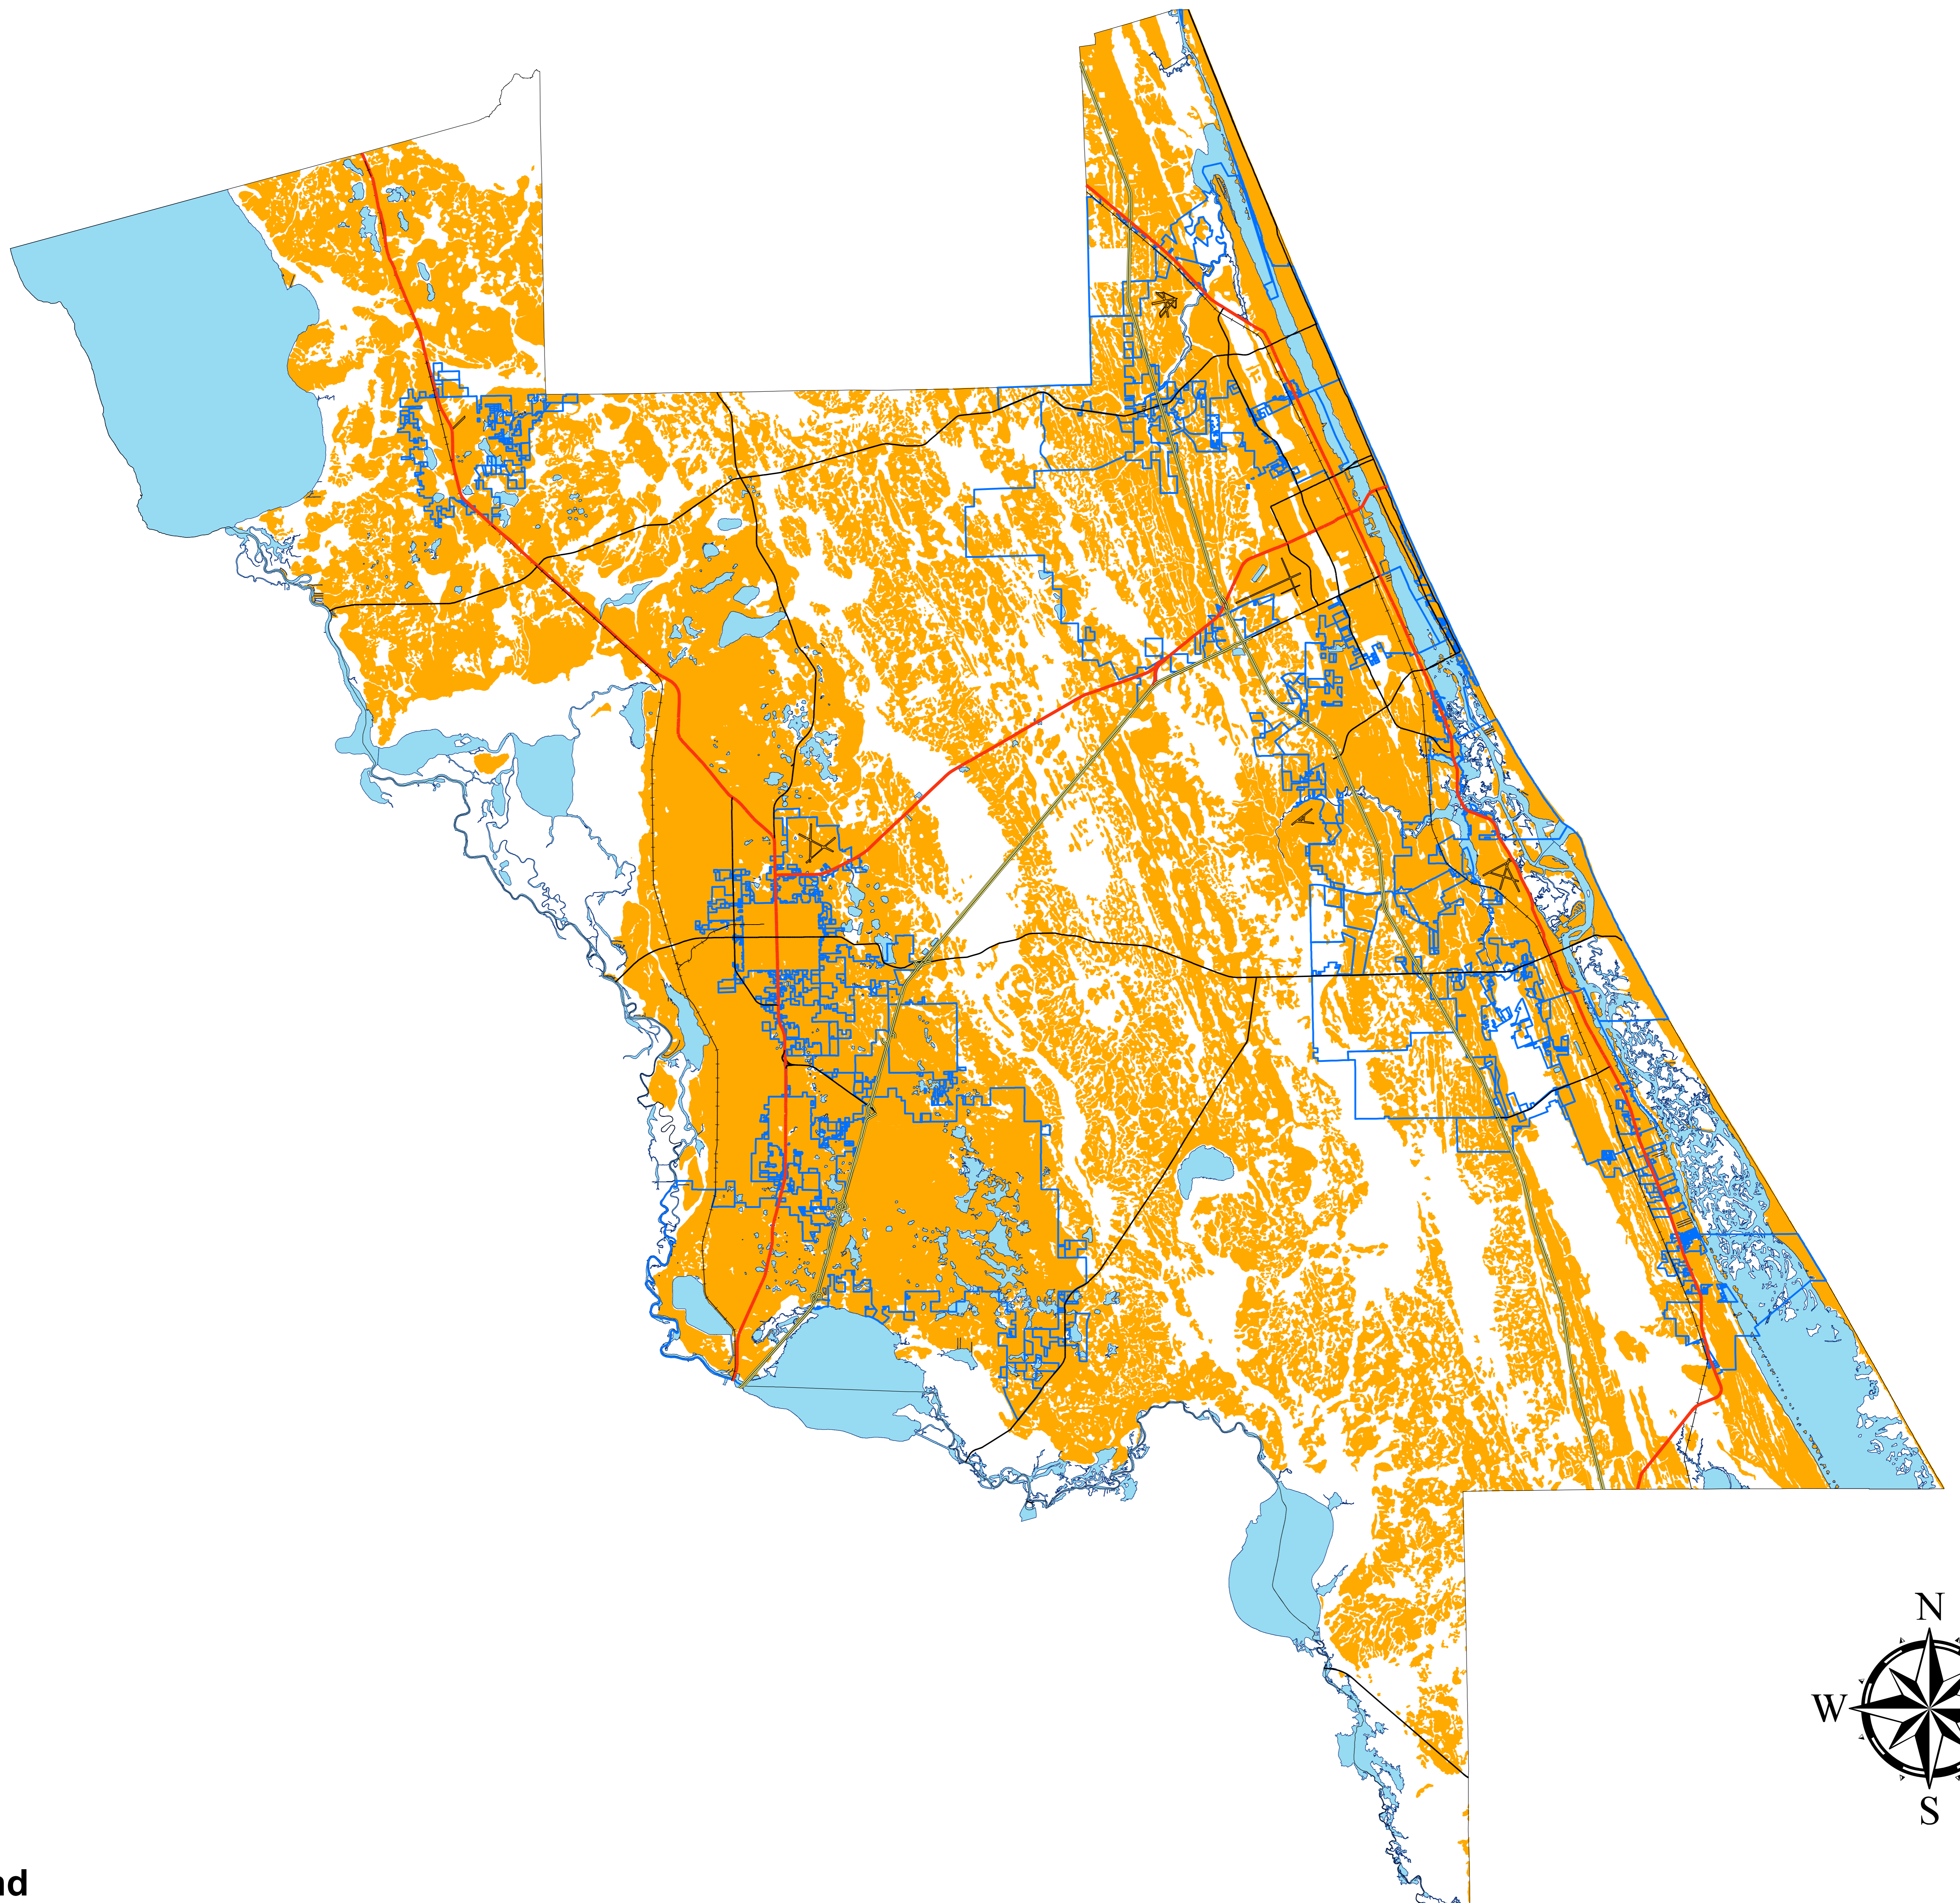

Potential Gopher Tortoise Habitat

Legend

 Potential Habitat-Gopher Tortoises

1 inch = 2 miles