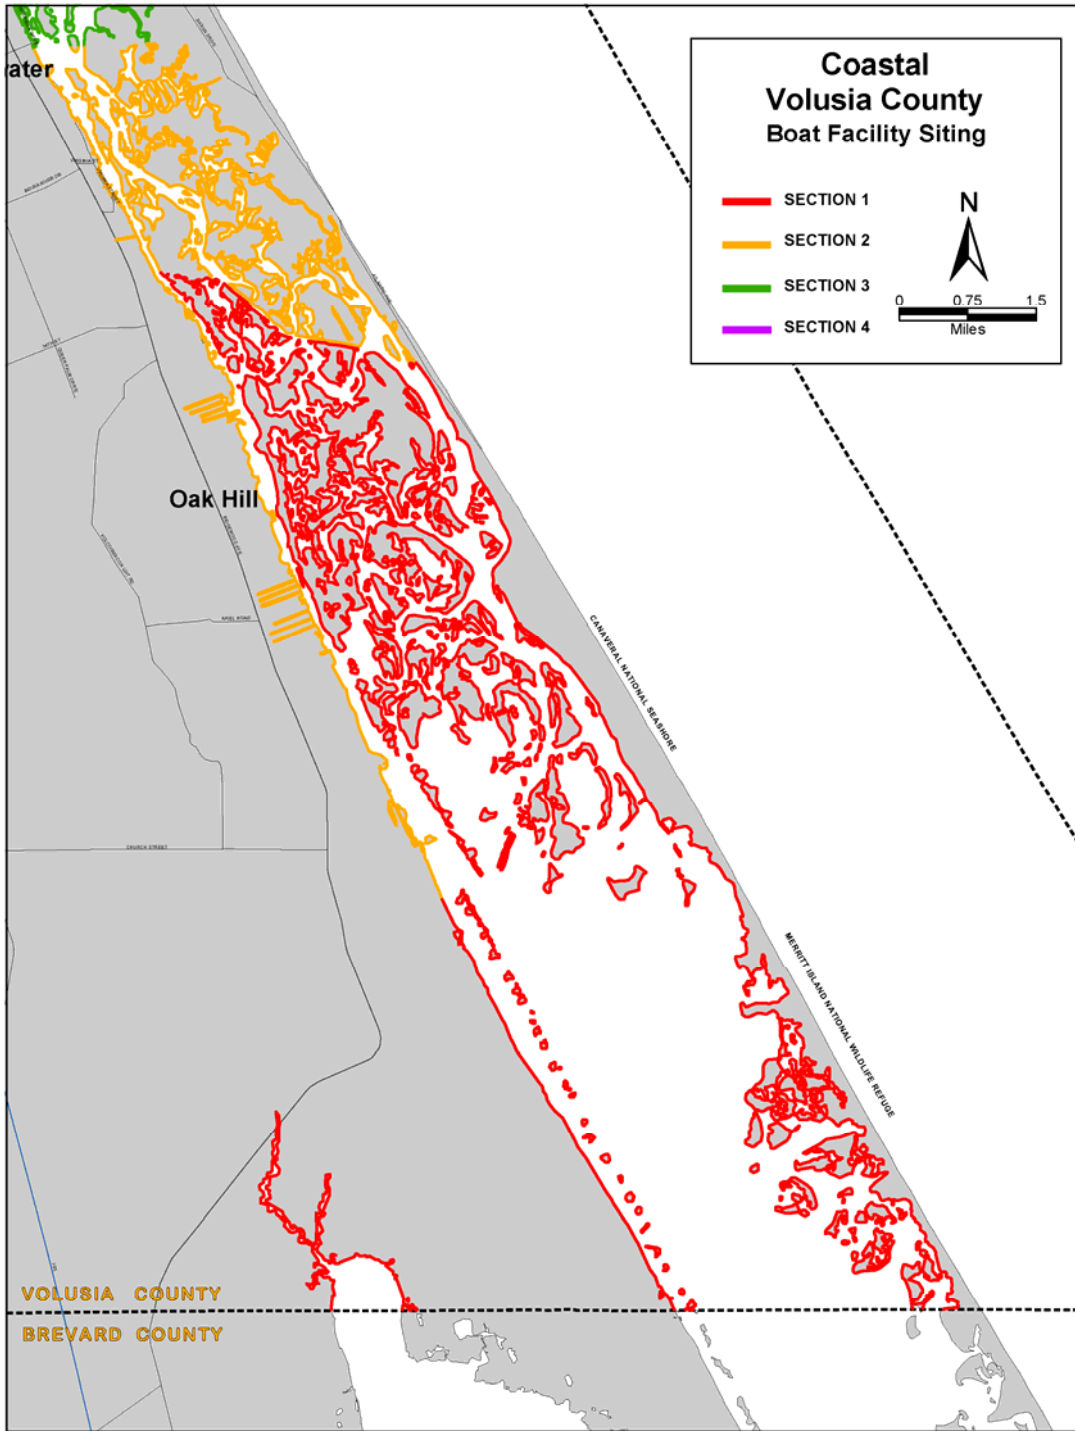

Attachment H: H/IR Boat Facility Siting Maps

Attachment H: Halifax River/Indian River Volusia County Boat Facility Siting

Map 1a: Boat Facility Siting Recommendations
Northern Coastal Volusia County

Map 1b: Boat Facility Siting Recommendations
Central Coastal Volusia County

Map 1c: Boat Facility Siting Recommendations
Southern Coastal Volusia County