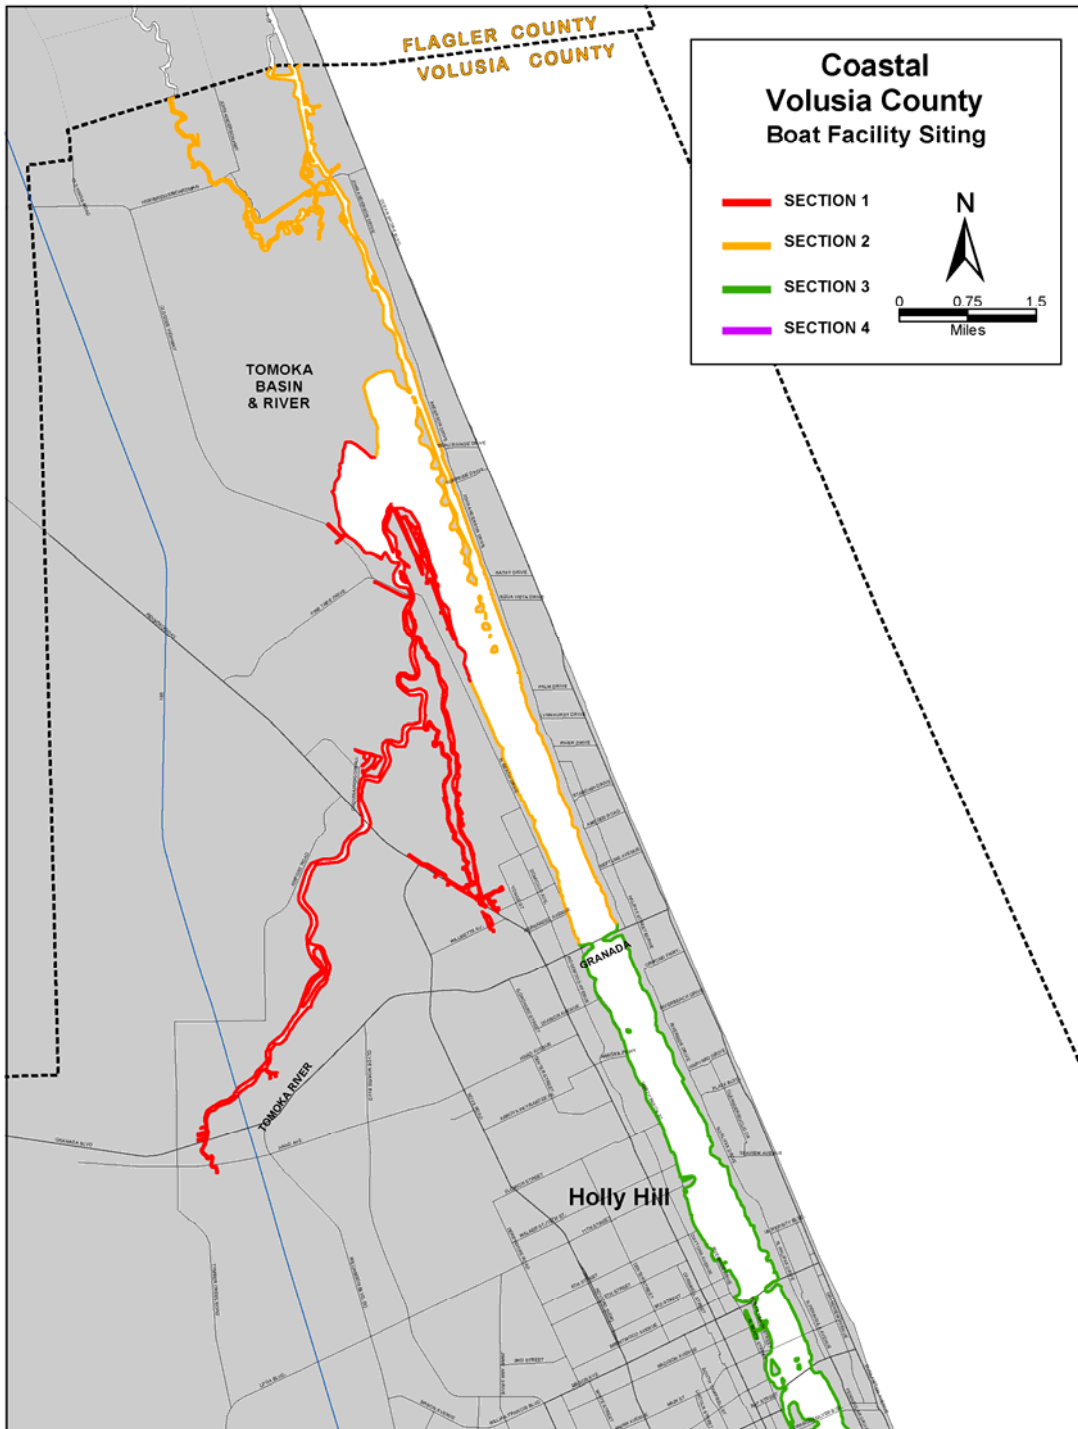

Attachment H: H/IR Boat Facility Siting Maps

Attachment H: Halifax River/Indian River Volusia County Boat Facility Siting

Map 1a: Boat Facility Siting Recommendations
Northern Coastal Volusia County

Map 1b: Boat Facility Siting Recommendations
Central Coastal Volusia County

Map 1c: Boat Facility Siting Recommendations
Southern Coastal Volusia County