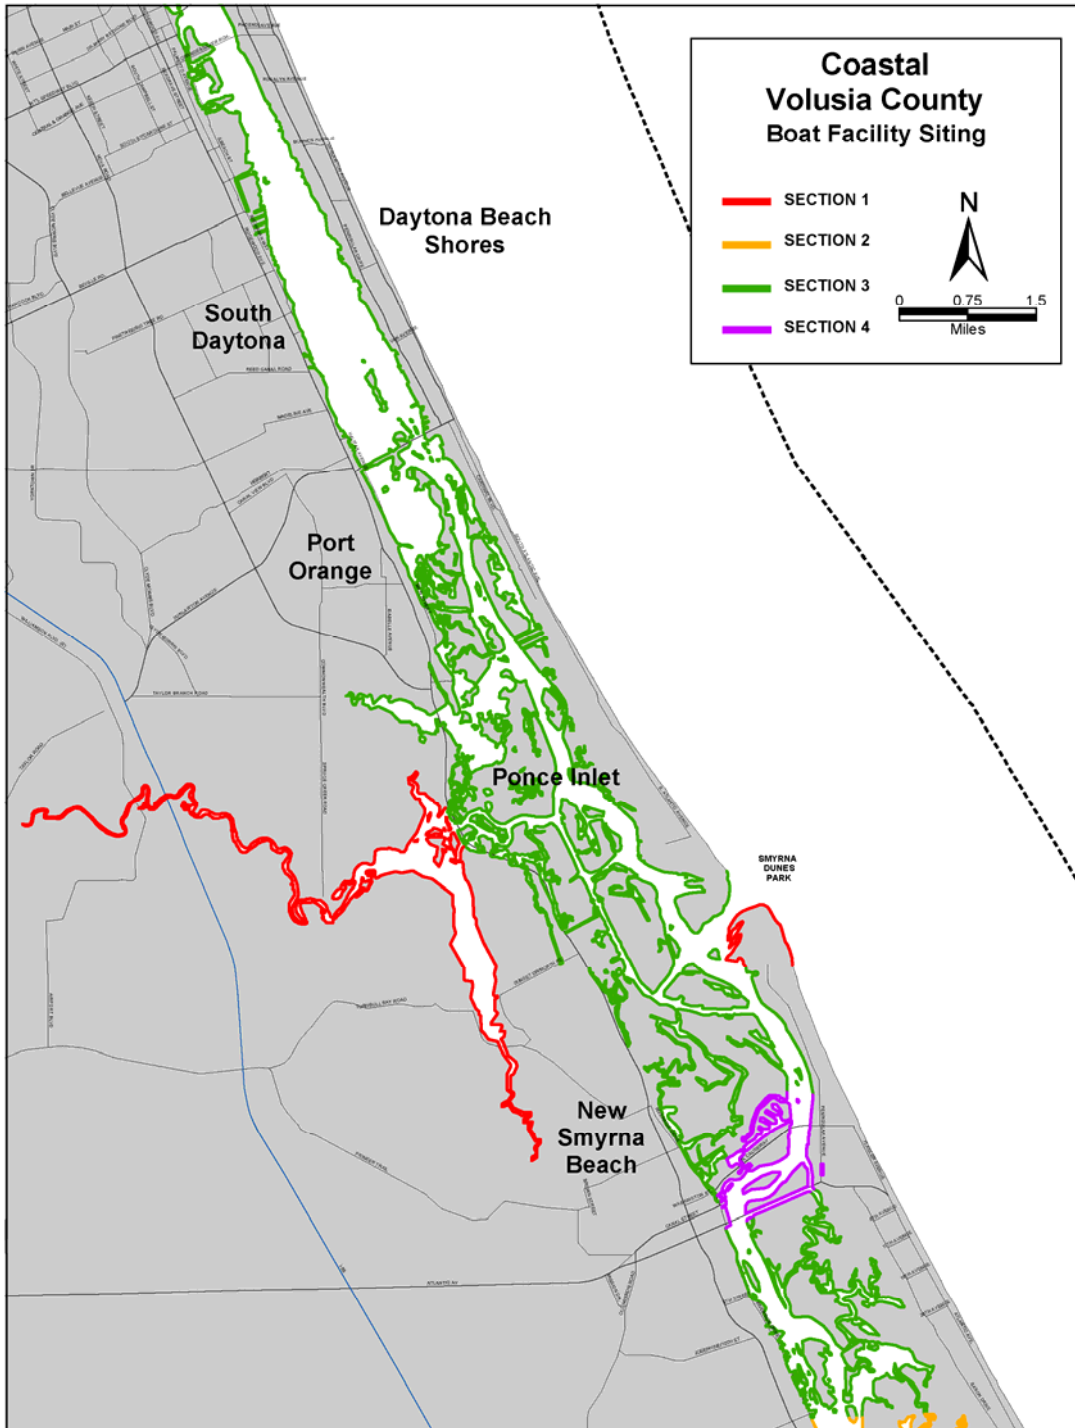

Attachment H: H/IR Boat Facility Siting Maps

Attachment H: Halifax River/Indian River Volusia County Boat Facility Siting

Map 1a: Boat Facility Siting Recommendations
Northern Coastal Volusia County

Map 1b: Boat Facility Siting Recommendations
Central Coastal Volusia County

Map 1c: Boat Facility Siting Recommendations
Southern Coastal Volusia County