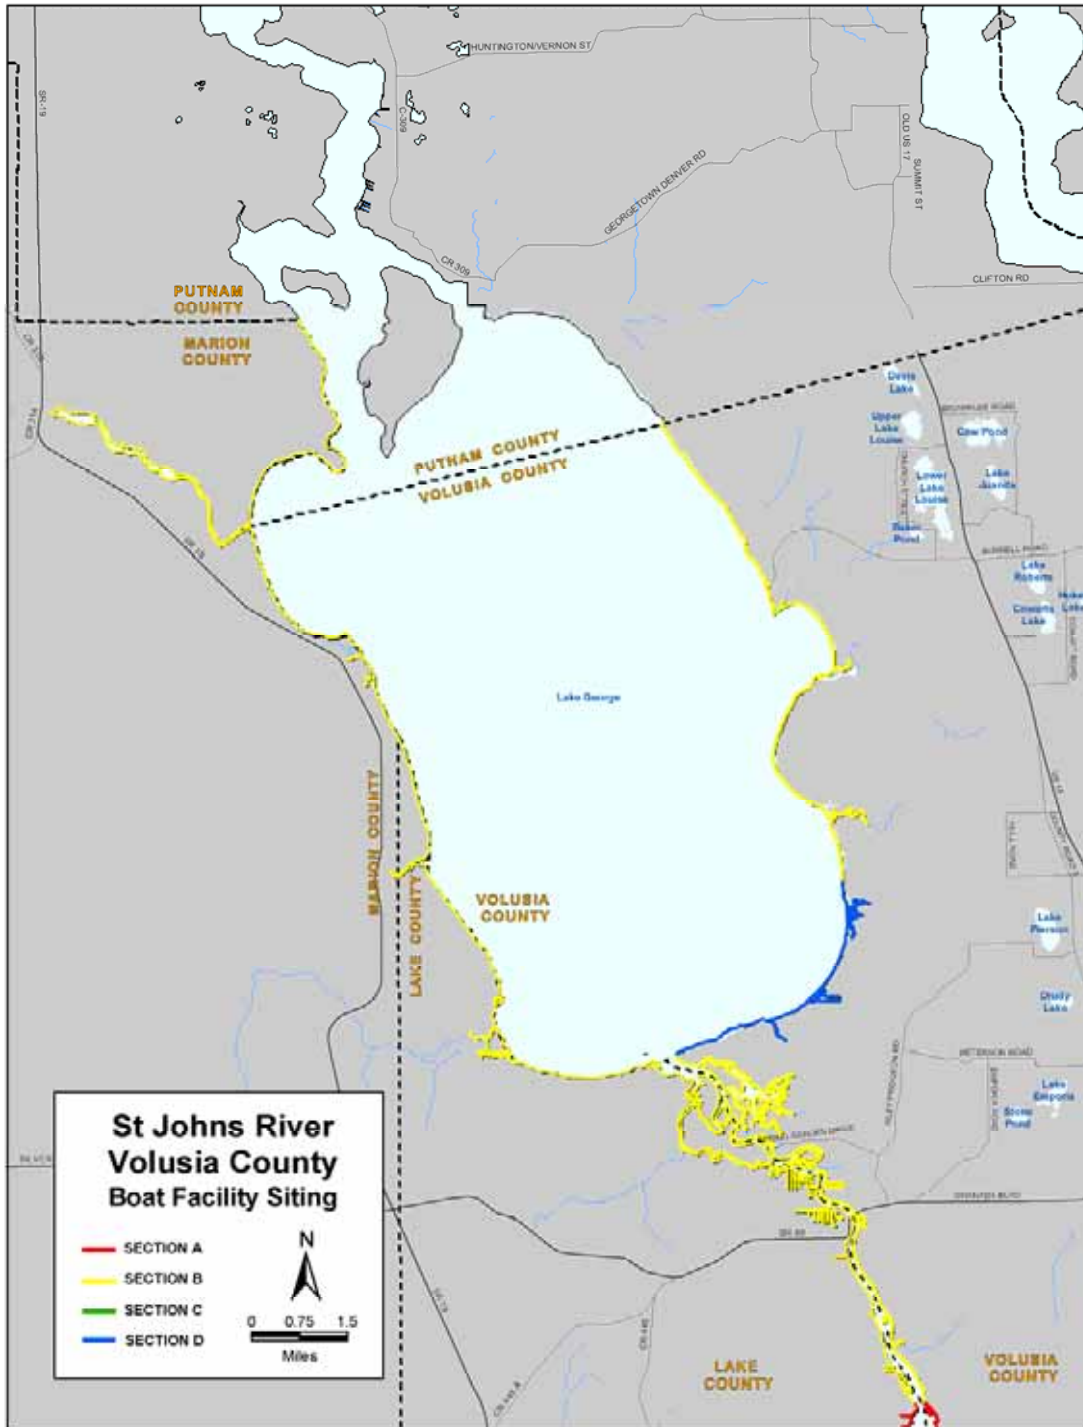

Attachment I: SJR Boat Facility Siting Maps

Attachment I: St. Johns River portion of Volusia County Boat Facility Siting

Map 2b: Boat Facility Siting Recommendations
Central Volusia County along the St. Johns River