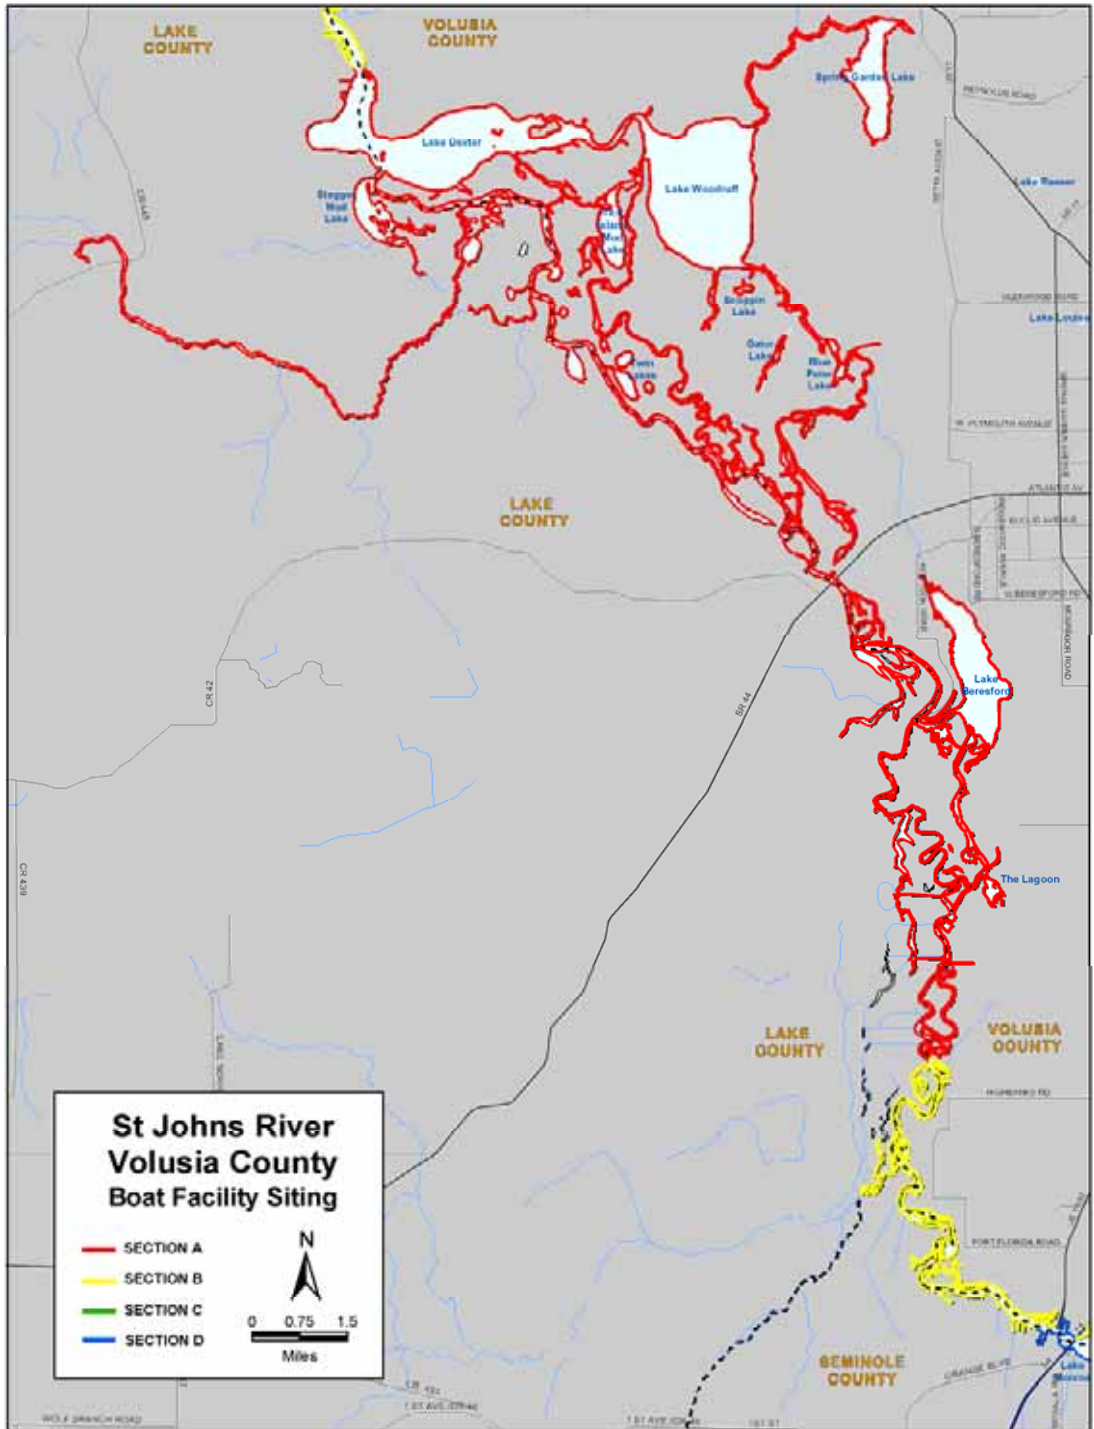

Attachment I: SJR Boat Facility Siting Maps

Attachment I: St. Johns River portion of Volusia County Boat Facility Siting

Map 2b: Boat Facility Siting Recommendations
Central Volusia County along the St. Johns River