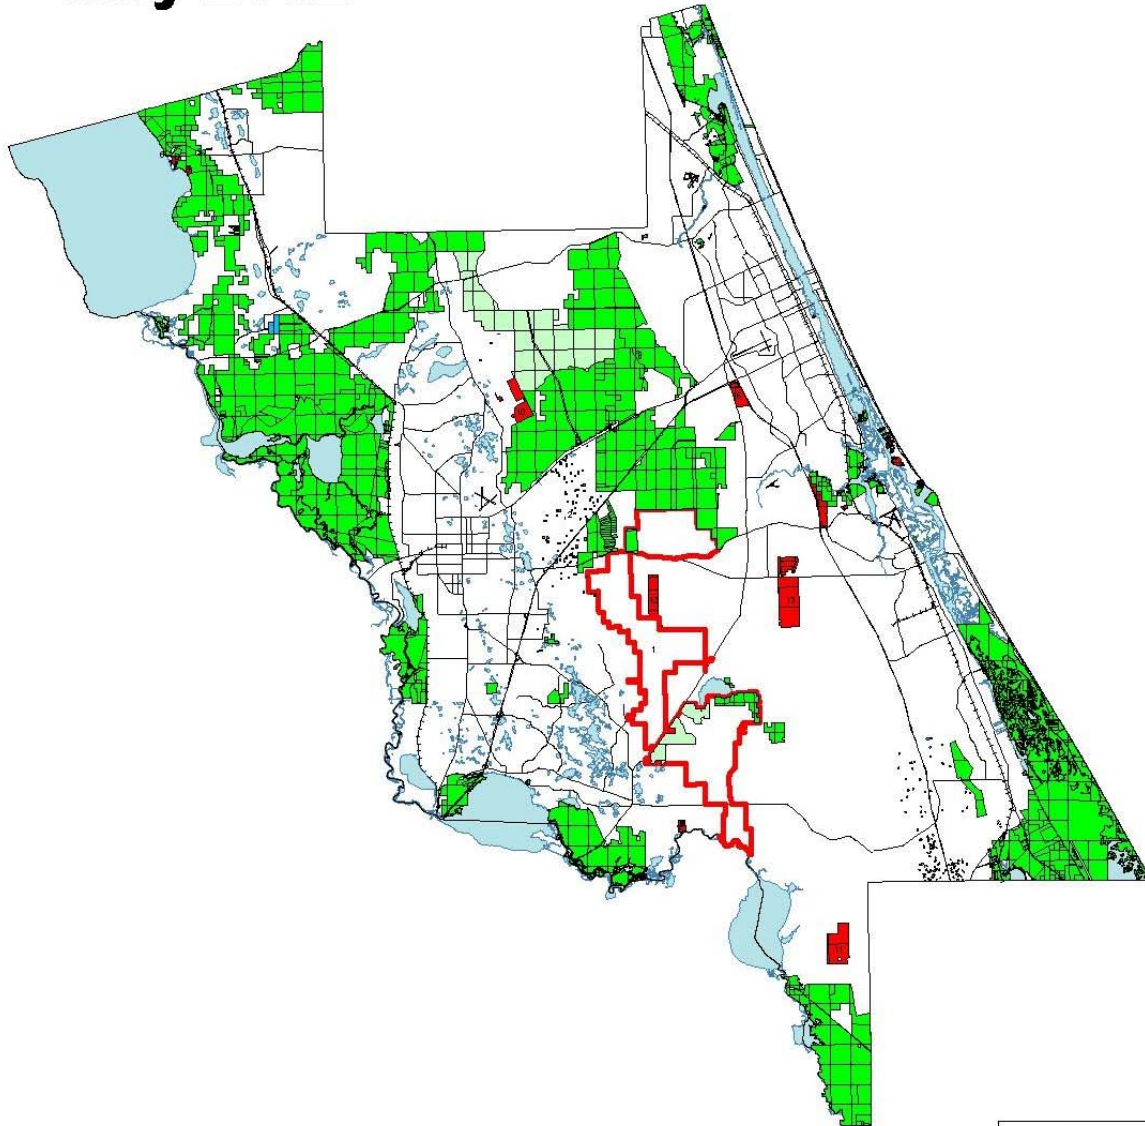

Volusia Forever A/B Ranking List Map May 2002

Legend

Conservation Lands

- Federal, State, Regional, & County
- Privately Owned Property Encumbered by a Public Conservation Easement
- Existing A List
- B List
- Volusia Conservation Corridor