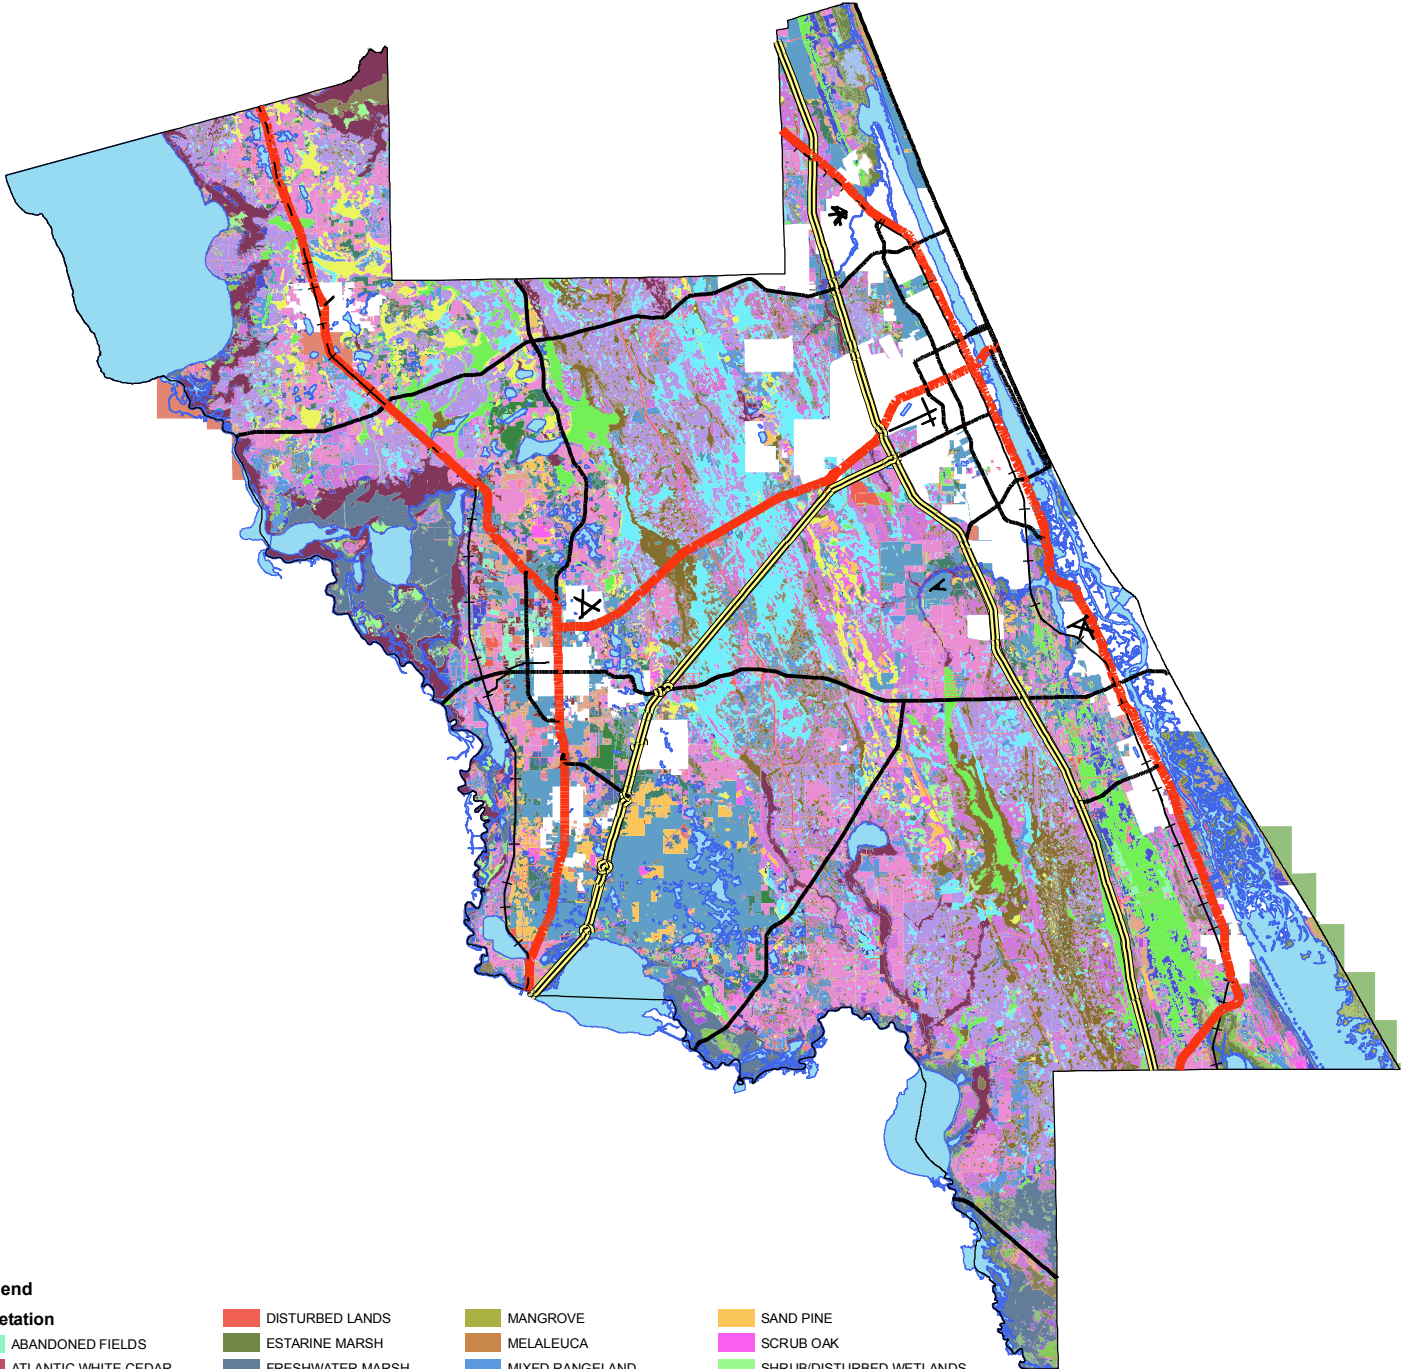

# Vegetation

## Legend

### Vegetation

ABANDONED FIELDS	DISTURBED LANDS	MANGROVE	SAND PINE
ATLANTIC WHITE CEDAR	ESTUARINE MARSH	MELALEUCA	SCRUB OAK
BAY SWAMP	FRESHWATER MARSH	MIXED RANGELAND	SHRUB/DISTURBED WETLANDS
BEACHES	GENERALIZED AGRICULTURE	MIXED WETLAND HARDWOODS	TEMPERATE HAMMOCKS
BEECH-MAGNOLIA	GENERALIZED URBAN	NON-VEGETATED WETLAND	TREE PLANTATION
BOTTOMLAND SWAMP	HARDWOOD/CONIFER MIX	OPEN WATER	UNKNOWN
CABBAGE PALM HAMMOCK	INCORPORATED	OTHER PINE/SPECIAL	WAX MYRTLE/WILLOW
COASTAL DUNE SERIES	INCORPORATED OR OTHER	PALMETTO PRAIRIES	WET PRAIRIE
COASTAL SCRUB	INLAND POND	PINE FLATWOOD	WETLAND CONIFEROUS FOREST
CYPRESS SWAMP	LARCH OAK HAMMOCK	PINE/MESIC OAK	XERIC OAK
CYPRESS/PINE/CABBAGE PALM	LIVE OAK HAMMOCK	PINE/XERIC OAK	
	LONGLEAF PINE/SANDHILL	RED CEDAR	