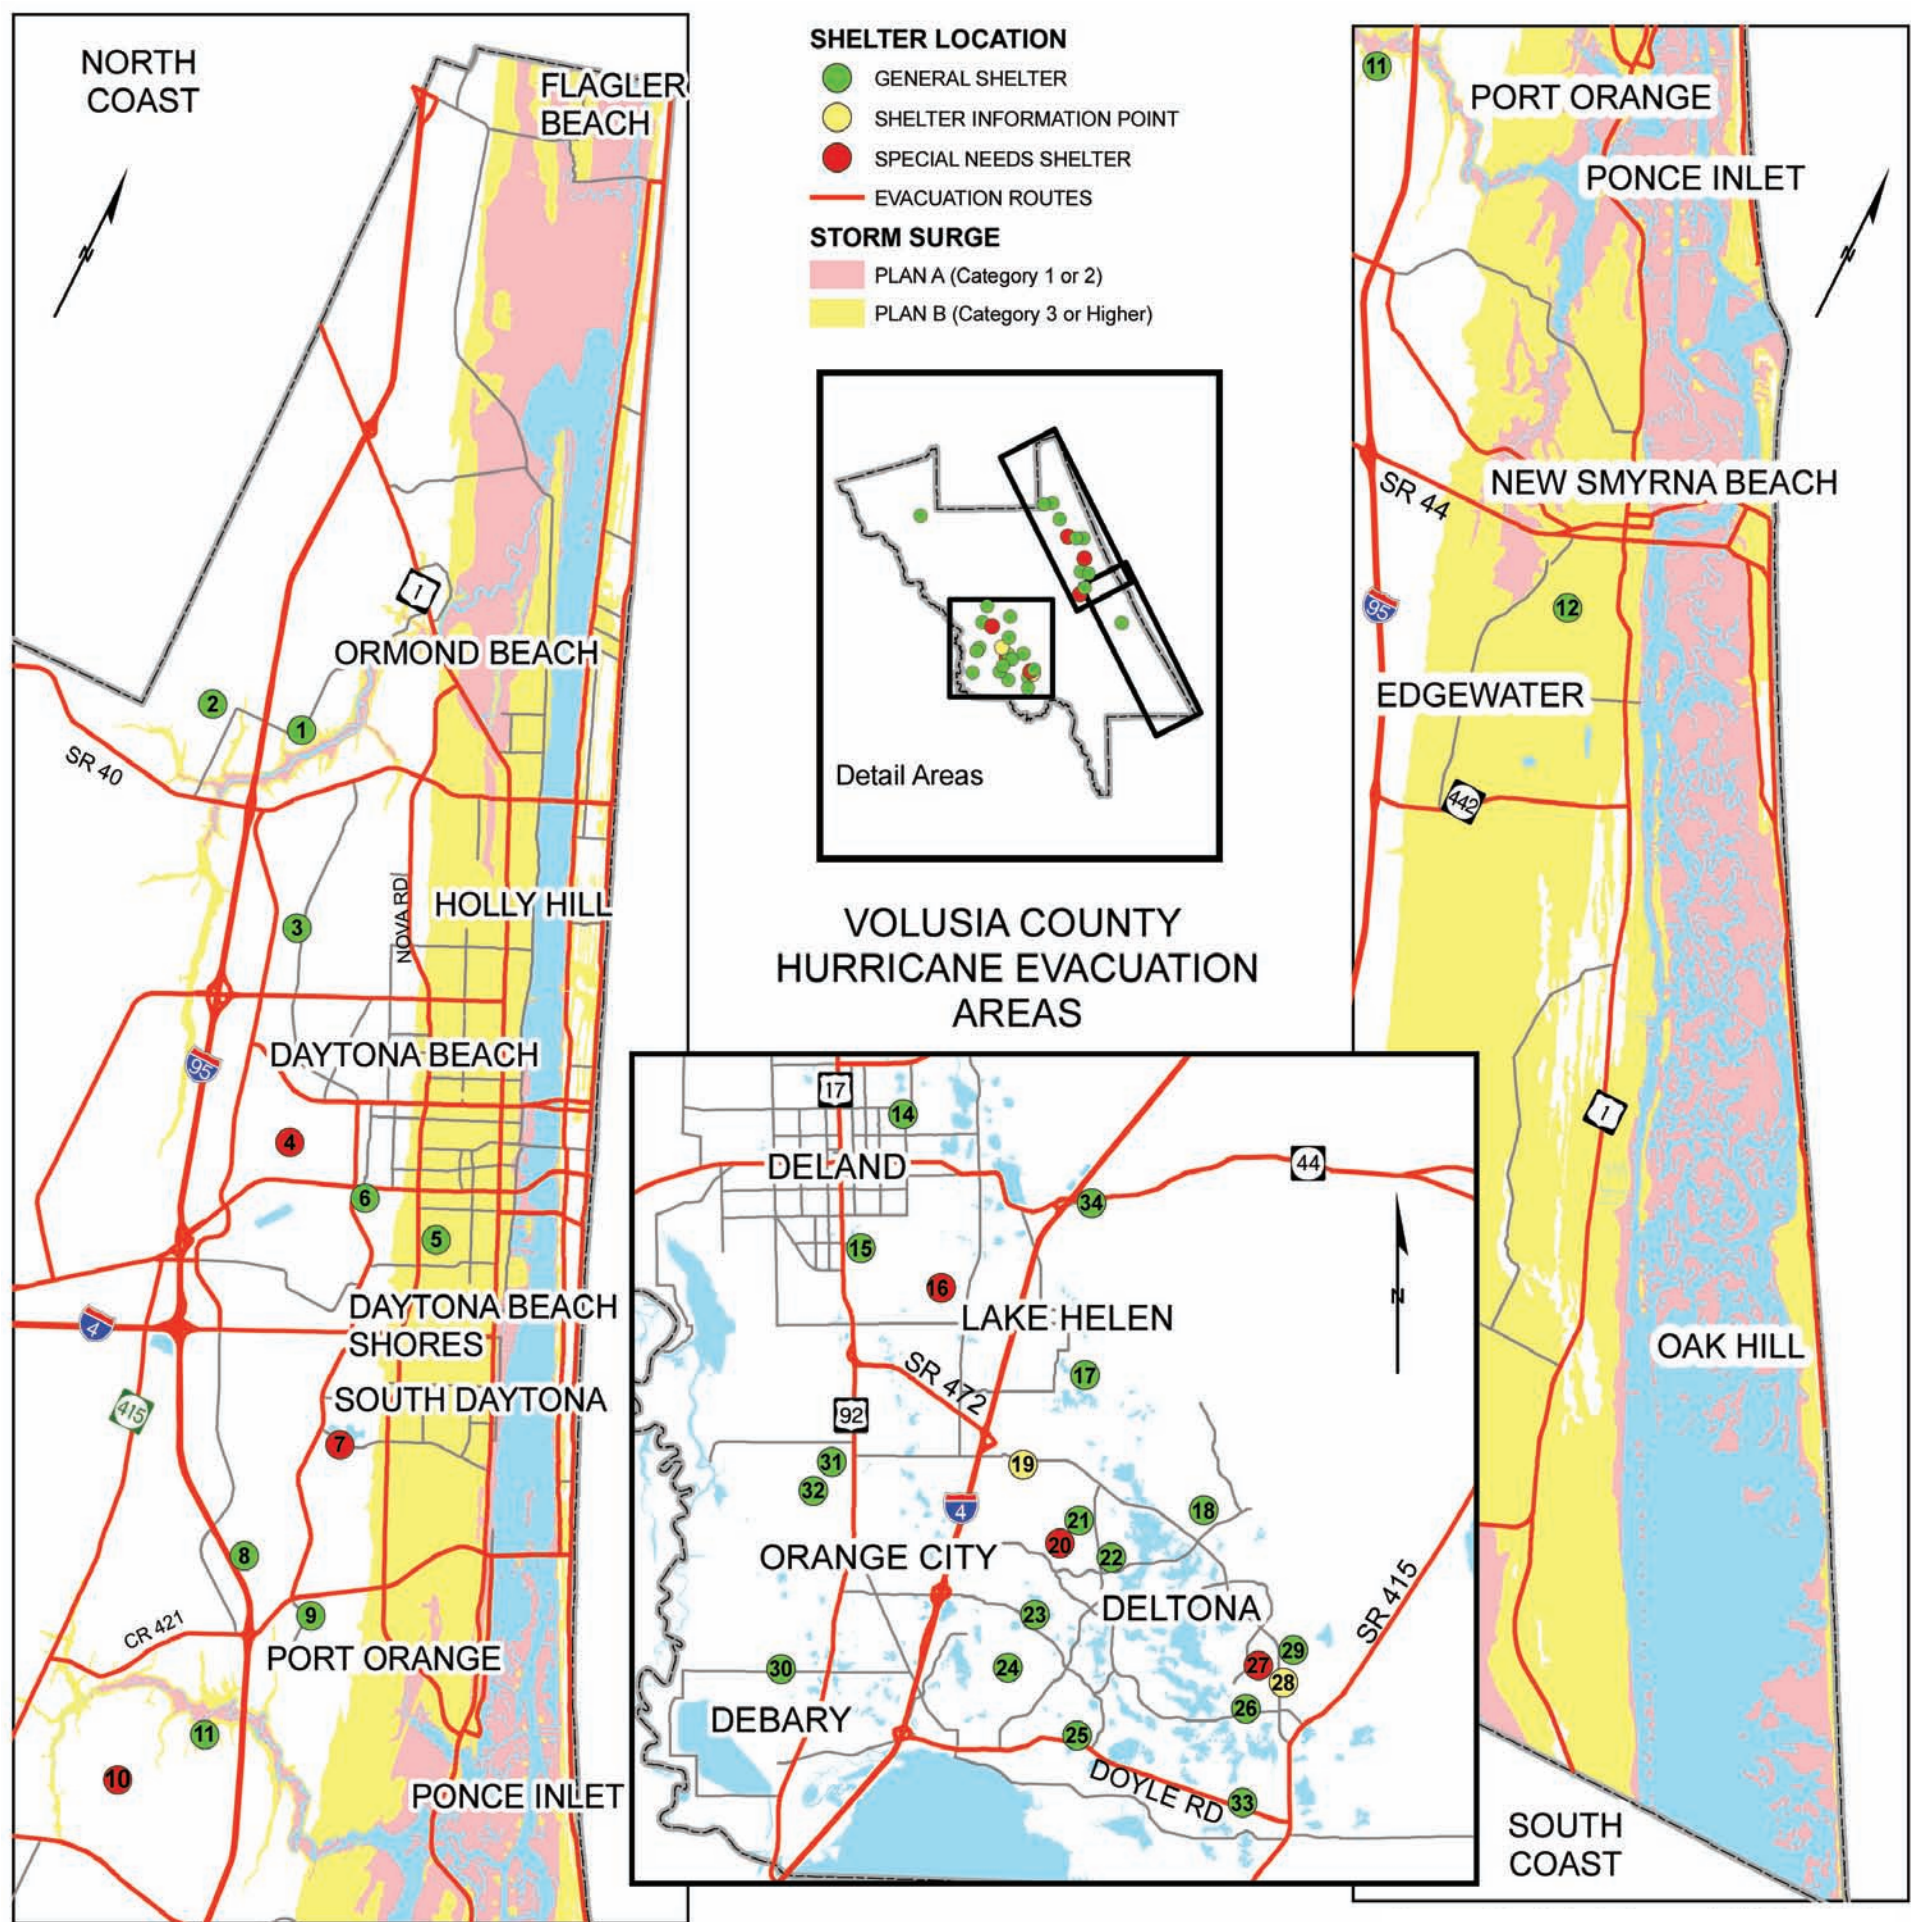

# BEFORE THE DISASTER

## WHERE TO SEEK SHELTER

	<b>Shelter name</b>	<b>Address</b>	<b>City</b>
1.	Pine Trail Elementary	300 Airport Road	Ormond Beach
2.	Pathways Elementary	2100 Airport Road	Ormond Beach
3.	Hinson Middle (PF)	1860 N. Clyde Morris Blvd.	Daytona Beach
4.	Palm Terrace Elementary (SNS & PF)	1825 Dunn Ave.	Daytona Beach
5.	Campbell Middle	625 S. Keech St.	Daytona Beach
6.	Mainland High	1255 W. Int'l. Speedway Blvd.	Daytona Beach
7.	Atlantic High (SNS & PF)	1250 Reed Canal Road	Port Orange
8.	Horizon Elementary	4751 Hidden Lakes Drive	Port Orange
9.	Sweetwater Elementary	5800 Victoria Gardens Blvd.	Port Orange
10.	Creeside Middle (SNS & PF)	6801 Airport Road	Port Orange
11.	Cypress Creek Elementary	6100 S. Williamson Blvd.	Port Orange
12.	New Smyrna Beach High	1015 10th St.	New Smyrna Beach
13.	T.D. Taylor Middle/High	100 E. Washington Ave.	Pierson
14.	DeLand High	800 N. Hill Ave.	DeLand
15.	DeLand Middle	1400 Aquarius Ave.	DeLand
16.	Freedom Elementary (SNS & PF)	1395 S. Blue Lake	DeLand
17.	Volusia Pines Elementary	500 E. Kicklighter Road	Lake Helen