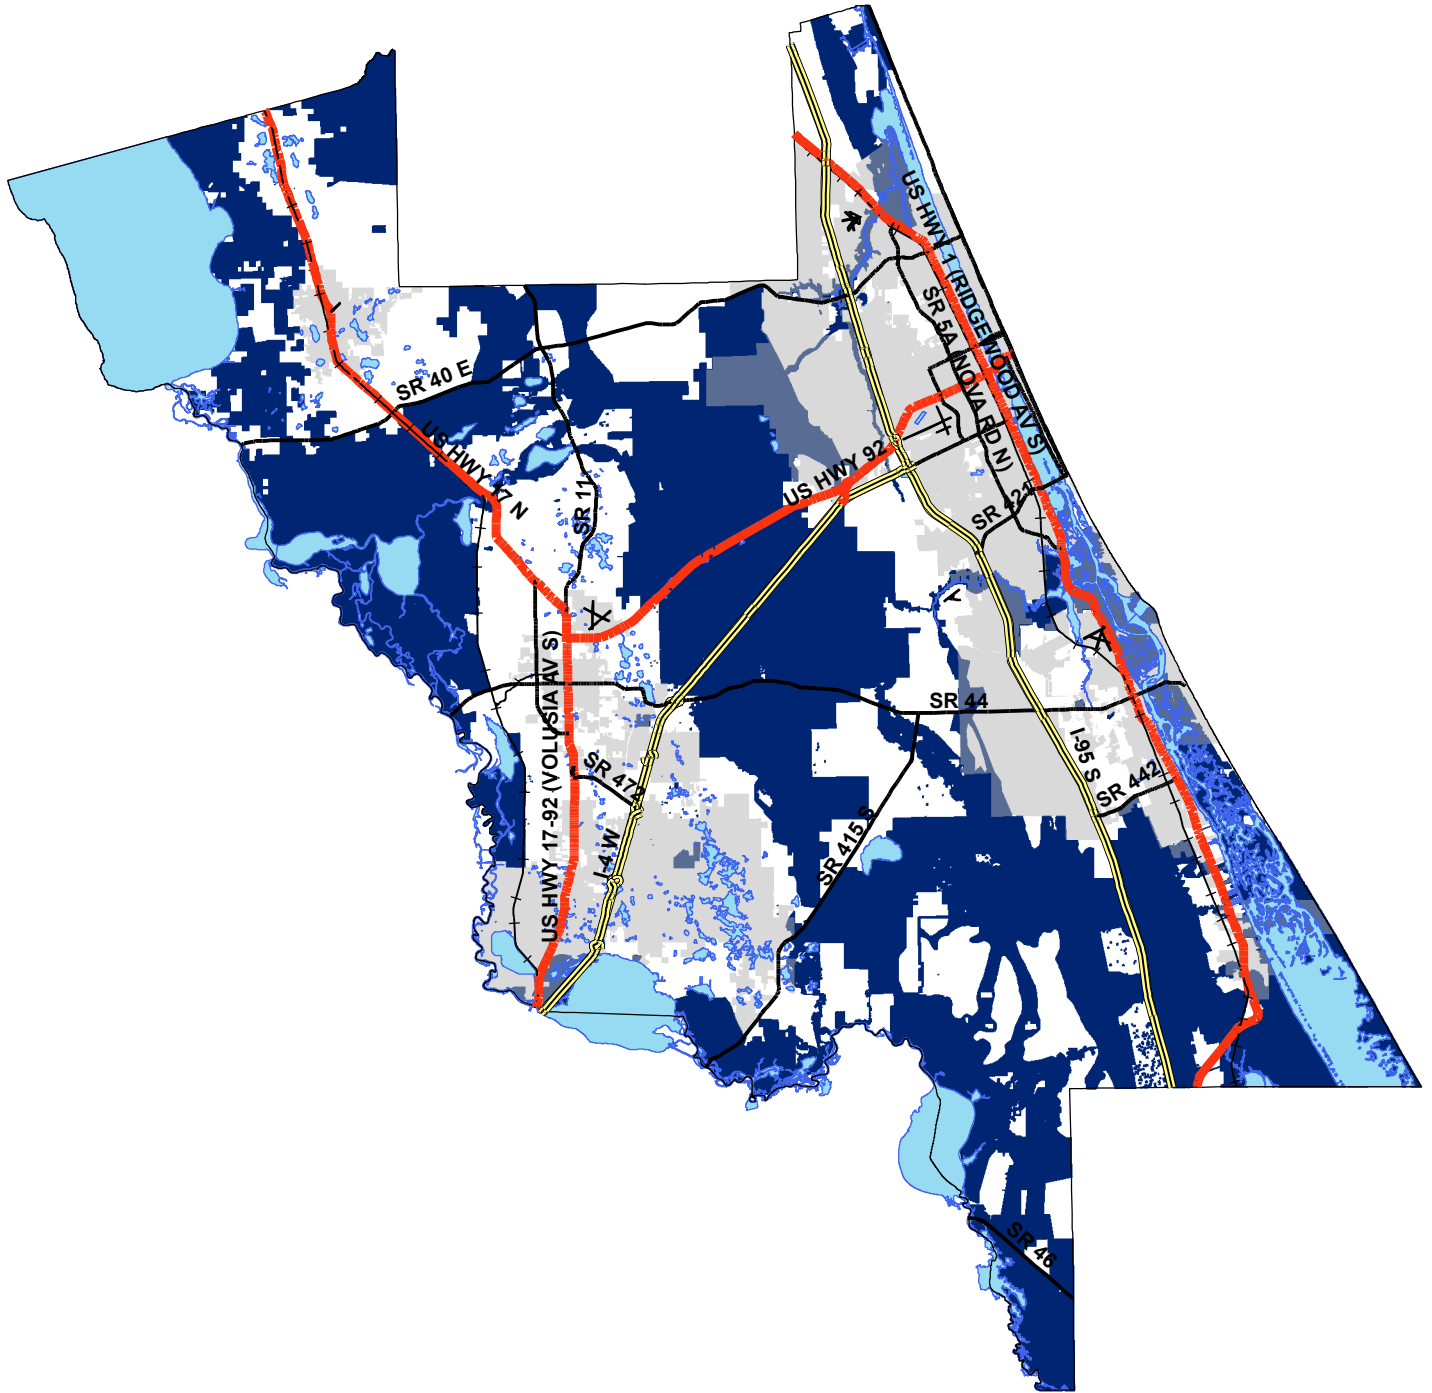

Environmental Core Overlay

Legend

-  ECO
-  Municipal Boundaries

Map Date: August 6, 2013