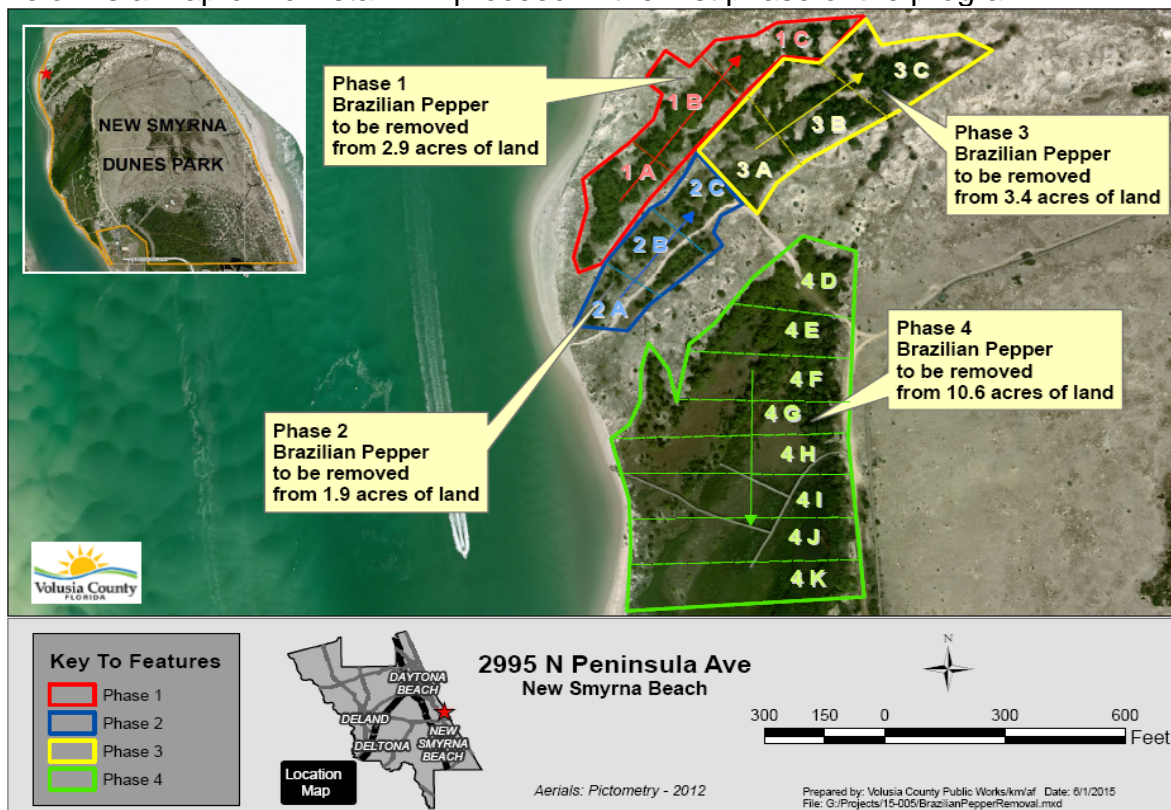

Brazilian Pepper Eradication Efforts Smyrna Dunes Park

Brazilian Pepper is an invasive plant species found at Smyrna Dunes Park. This is a fast growing plant species forming a dense canopy, creating poor habitat for native wildlife and shading out nearly all other plant life.

Park staff will initiate a Brazilian Pepper eradication program on Fri, June 26th, 2015 and continue on each Friday thereafter until further notice. This program is in support of the park's management plan for the control and eradication of invasive species.

Below is a map of how staff will proceed in the first phase of the program:

For additional information:

Smyrna Dunes Park Management Plan

<http://www.dep.state.fl.us/lands/ARC/Small%20Management%20Plans/2015/Smyrna_Dunes.pdf>

Florida Fish and Wildlife Conservation Commission info on Brazilian Pepper

<http://myfwc.com/wildlifehabitats/invasive-plants/weed-alerts/brazilian-pepper/>

Volusia County Exotic Plant Removal Information

<http://www.volusia.org/services/growth-and-resource-management/environmental-management/natural-resources/Native-and-exotic-plants/Exotic%20plant%20removal.stml>