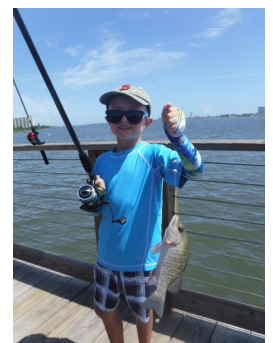

The five day and fish camp starts at 9 am and ends at 4 pm.
The two day camp starts at 9 am and ends at 3:30 pm.

Week 1	June 7th and June 8th	Two Day Camp	5 to 8 years old	$80.00
Week 2	June 11th and June 12th	Two Day Camp	8 to 11 years old	$80.00
Week 3	FULL June 18th through June 22nd	Five Day Camp	9- 12 years old	$200.00
Week 4	June 25th through June 29th	FISH CAMP (5 days)	9- 12 years old	$200.00
Week 5	July 2nd and July 3rd	Two Day Camp	5 – 8 years old	$80.00
Week 6	July 9th through July 13th	Five Day Camp	9 – 12 years old	$200.00
Week 7	July 16th through July 20th	FISH CAMP (5 Days)	10– 14 years old $	$200.00
Week 8	July 23rd through July 27th	Five Day Camp	10 – 14 years olds	$200.00
Week 9	July 30th through Aug 3rd	FISH CAMP (5 Days)	10– 14 years old	$200.00
Week 10	Aug 6th and Aug 7th	Two Day Camp	5 to 8 years old	$80.00